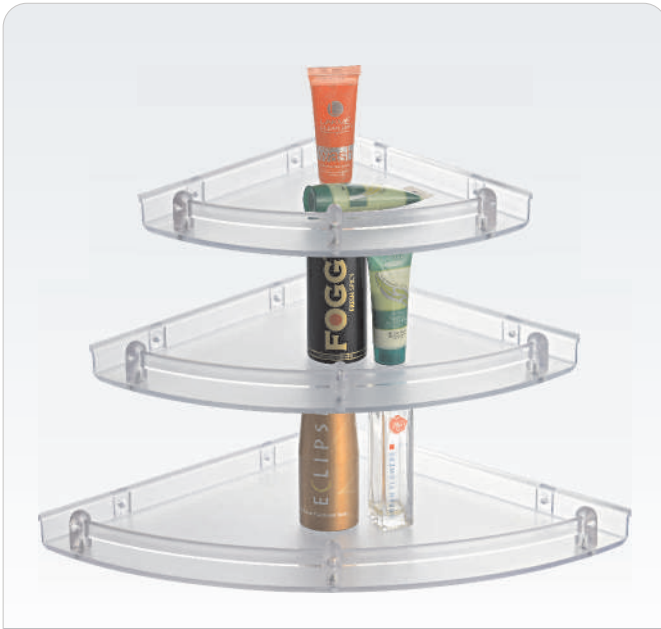

TMC-50 CC Double Soap Dish

TMC-14 UB Jumbo Corner (Set Of 3pcs.) 8", 10", 12"
TMC-14.1 UB Jumbo Corner 8"
TMC-14.2 UB Jumbo Corner 10"
TMC-14.3 UB Jumbo Corner 12"

TMC-15 UB Shakti Corner (Set Of 3pcs.)