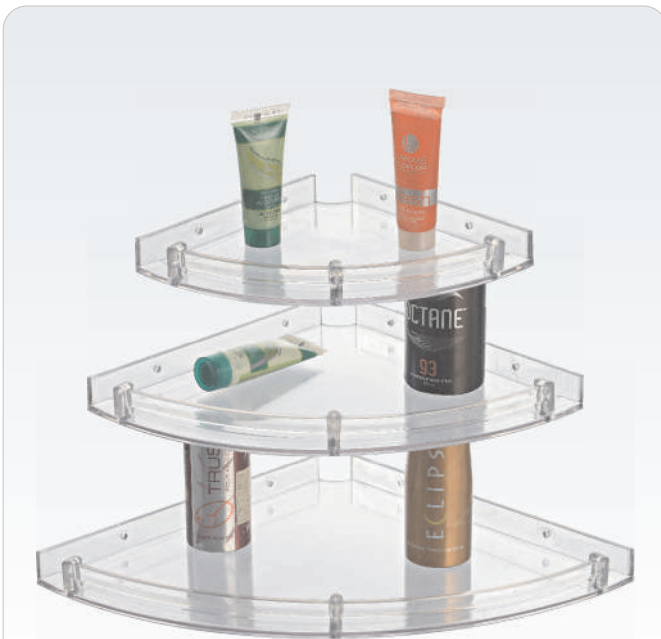

TMC-50 CC Double Soap Dish

TMC-14 UB Jumbo Corner (Set Of 3pcs.) 8", 10", 12"
TMC-14.1 UB Jumbo Corner 8"
TMC-14.2 UB Jumbo Corner 10"
TMC-14.3 UB Jumbo Corner 12"

TMC-15 UB Shakti Corner (Set Of 3pcs.)

TMC-16 UB Mirchi Corner (Set Of 3pcs.)

TMC-51 UB 3D Corner (Size 10")

TMC-18 UB Deluxe 14" Shelf

TMC-19 UB Deluxe 16" Shelf

TMC-20 UB Neo 20" Shelf

TMC-21 UB Neo 22" Shelf

TMC-22 UB Oval 14" Shelf

TMC-23 UB Oval 18" Shelf